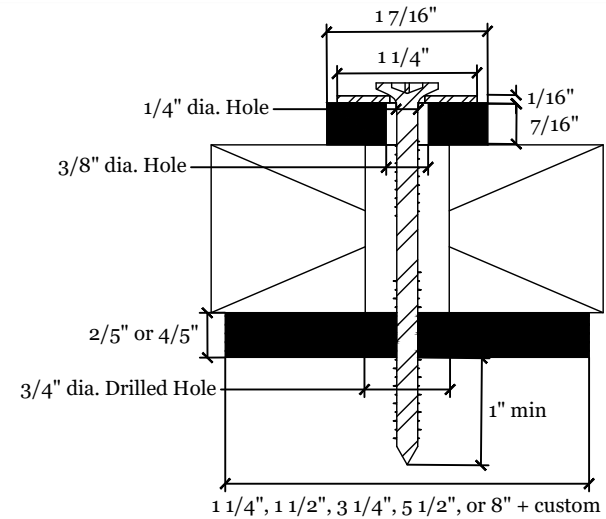

SIDE VIEW

- Wood Stud
- Drywall Board
- GenieClip® RST** with Furring Channel
- GenieMat FIS** Washer
- Wood Sill Plate
- GenieMat FIS**
- Acoustical Sealant

SECTION VIEW

Phone: (416) 449 - 0049
Fax: (416) 849 - 0415