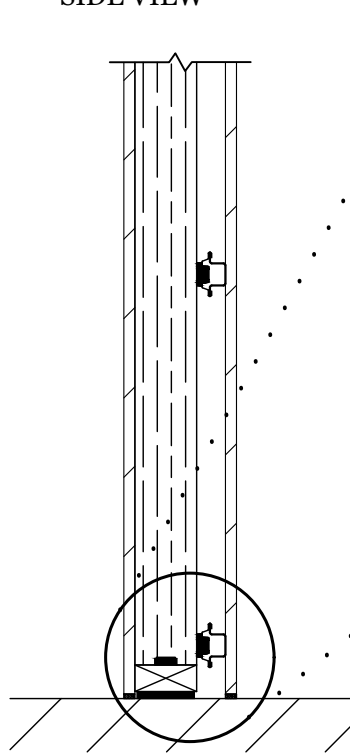

SIDE VIEW

- Wood Stud
- Drywall Board
- GenieClip® RST** with Furring Channel
- GenieMat FIS** Washer
- Wood Sill Plate
- GenieMat FIS**
- Acoustical Sealant

SECTION VIEW

Phone: (416) 449 - 0049
Fax: (416) 849 - 0415