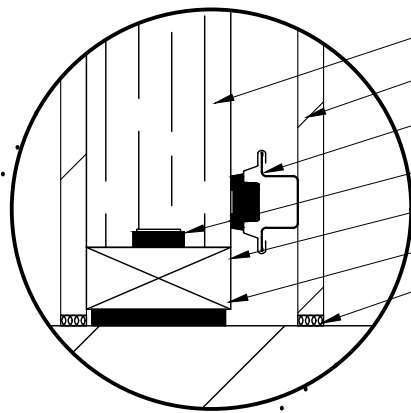

SIDE VIEW

- Wood Stud
- Drywall Board
- GenieClip® RST** with Furring Channel
- GenieMat FIS** Washer
- Wood Sill Plate
- GenieMat FIS**
- Acoustical Sealant

SECTION VIEW

Phone: (416) 449 - 0049
Fax: (416) 849 - 0415