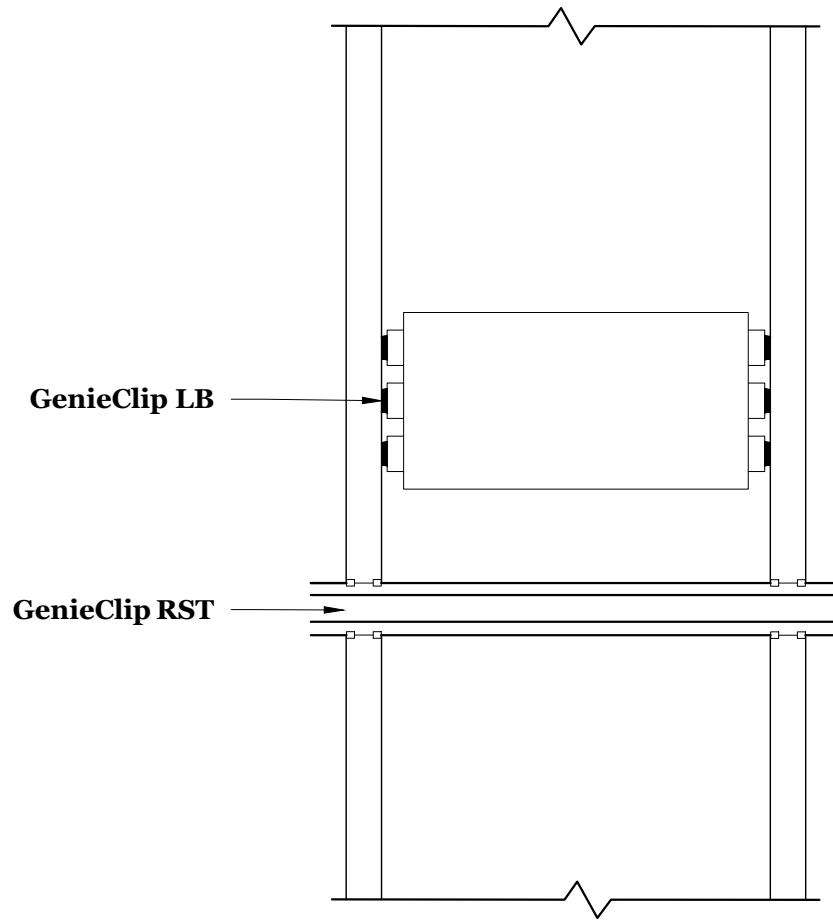

FRONT VIEW

Phone: (416) 449 - 0049
Fax: (416) 849 - 0415

131 Royal Group Crescent
Vaughan, ON L4H 1X9
Canada

GENERAL NOTES:

The information provided in this drawing is accurate to the best of our knowledge at the time of printing. However, we reserve the right to make changes when necessary without notification.

© Pliteq Inc. 2017.

Notes

PROJECT: **GenieClip® LB** Accessory Series

DRAWING: Isolated Blocking for TV Mounting

DRAWN BY: G. Hart

DATE: 2017-01-10

DWG. NO.:
LB22

SCALE: N/A