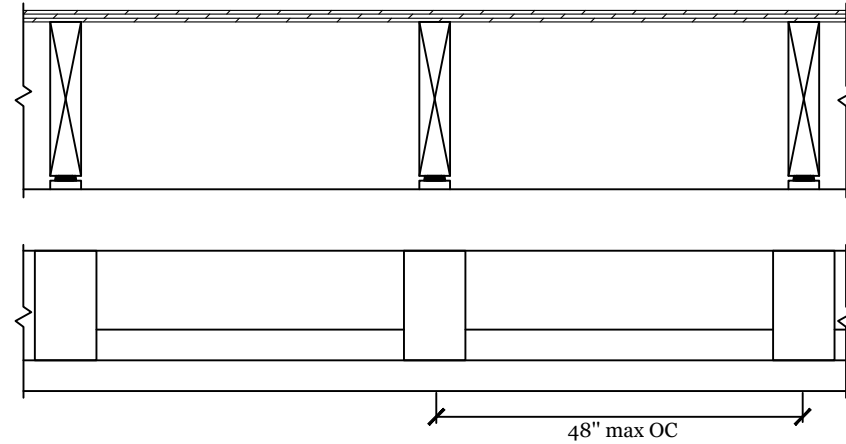

PROFILE VIEW

FRONT VIEW

- Floor Joist
- **GenieClip LB**
- Acoustical Sealant
- Isolated Framing
- Drywall Board
- Ductwork
(Suspend as Specified)

3/4" min

Phone: (416) 449 - 0049
Fax: (416) 849 - 0415

131 Royal Group Crescent
Vaughan, ON L4H 1X9
Canada