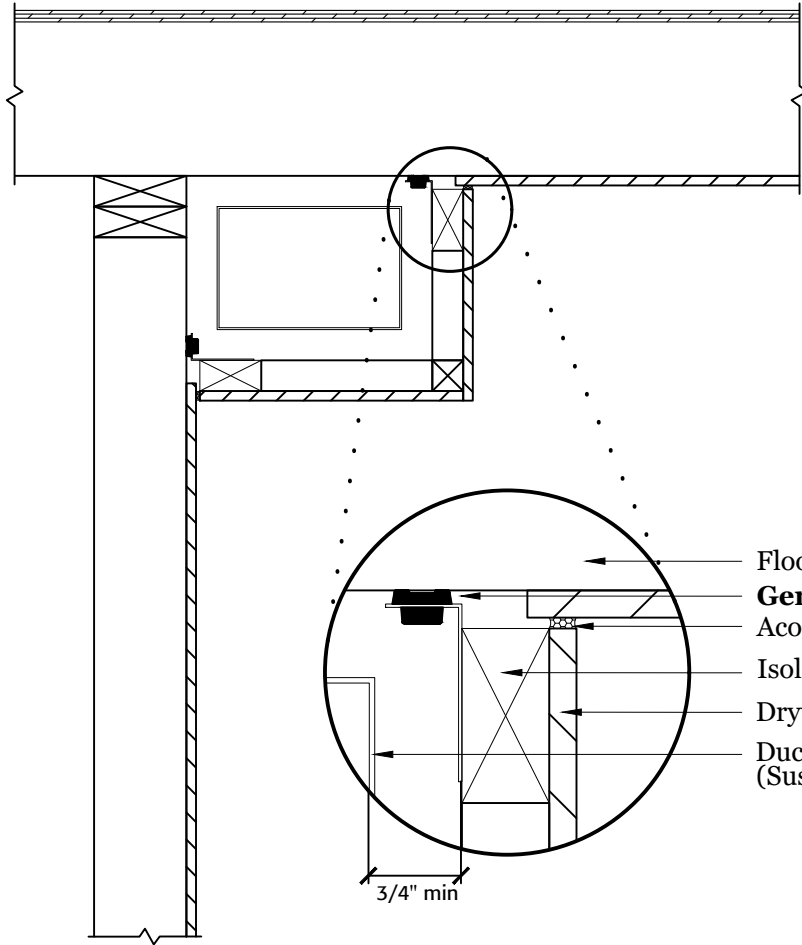

PROFILE VIEW

FRONT VIEW

- Floor Joist
- **GenieClip LB**
- Acoustical Sealant
- Isolated Framing
- Drywall Board
- Ductwork
(Suspend as Specified)

3/4" min

Phone: (416) 449 - 0049
Fax: (416) 849 - 0415

131 Royal Group Crescent
Vaughan, ON L4H 1X9
Canada

Notes

PROJECT: **GenieClip® LB** Accessory Series

DRAWING: Isolating Framing for Bulkhead Mounting

DRAWN BY: G. Hart

DATE: 2017-01-10

DWG. NO.:
LB21

SCALE: N/A