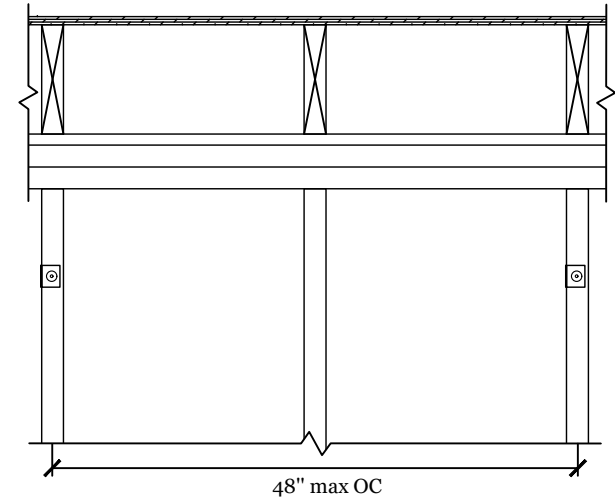

PROFILE VIEW

GenieClip LB

FRONT VIEW

48" max OC

PROFILE VIEW

GenieClip LB

FRONT VIEW

48" max OC