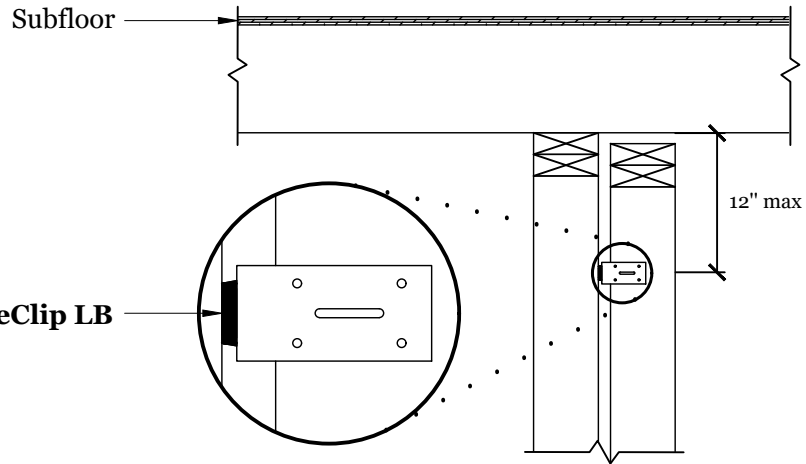

PROFILE VIEW

GenieClip LB

FRONT VIEW

48" max OC

PROFILE VIEW

GenieClip LB

FRONT VIEW

48" max OC

Notes

PROJECT: **GenieClip® LB Wall Series**

DRAWING: Wall to Wall Isolated Partition

DRAWN BY: J. Joo

DATE: 2017-01-09

DWG. NO.:
LB02

SCALE: N/A