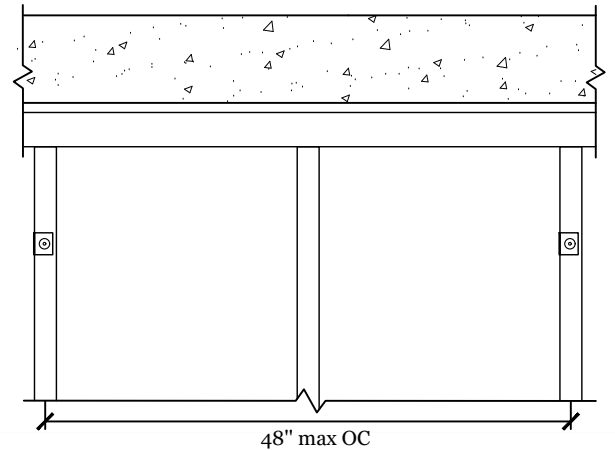

PROFILE VIEW

GenieClip LB

FRONT VIEW

48" max OC

PROFILE VIEW

GenieClip LB

FRONT VIEW

48" max OC