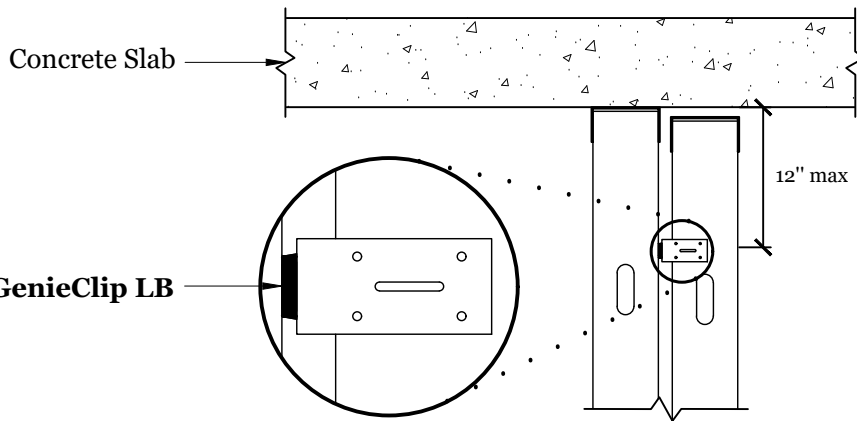

PROFILE VIEW

GenieClip LB

FRONT VIEW

48" max OC

PROFILE VIEW

GenieClip LB

FRONT VIEW

48" max OC

Notes

PROJECT: **GenieClip® LB Wall Series**

DRAWING: Wall to Wall Isolated Partition

DRAWN BY: J. Joo

DATE: 2017-01-09

DWG. NO.:
LB02

SCALE: N/A